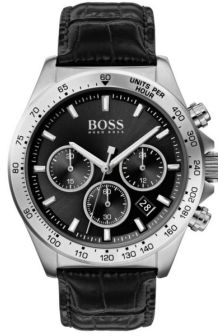

DIALANDO®

Hugo Boss men's watch 1513752 Specifications

BUY NOW

This document contains all the specifications for the Hugo Boss 1513752 men's watch. We at the [DIALANDO® watch store](https://www.dialando.com) offer a large selection of authentic watches from the best watch brands in the world.
<https://www.dialando.com/>

PRODUCT INFORMATION

EAN	7613272355100
Gender	Men
Brand	Hugo Boss
Collection	Hero
Warranty [years]	2

PRODUCT EXECUTION

Display Type	Analogue
Movement type	Quartz (Battery)
Functions	Date / Minute / Second / Hour / Chronograph

MEASURES

Case width [mm]	43
Case thickness [mm]	13
Lug width [mm]	22
Max. wrist circumference [mm]	220

MATERIAL & COLOUR

Strap Material	Real leather
Strap Colour	Black
Case Material	Stainless steel
Case Colour	Silver
Case Surface	Matted / Polished
Colour of the dial	Black
Glass	Mineral glass

DETAILS

Bezel	Fixed
Case Bottom	Stainless steel bottom (screwed)
Clasp	Pin buckle
Lighting	Luminous indexes / Luminous hands
Water resistant	5 ATM